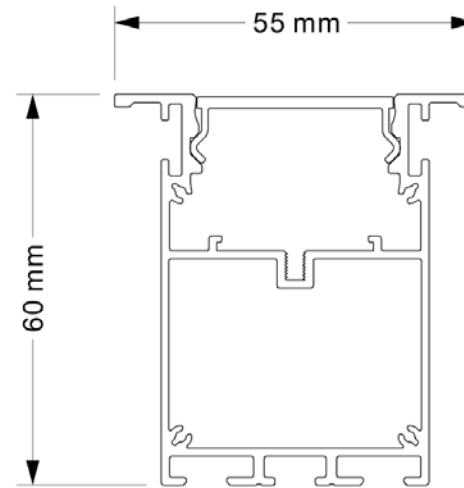

Note : Accessories of installation are included.

CF40-03 UGR<19

Model	CF40-03
Power rating	6W
Working Vol.	220-240V
Qty of LEDs	3pcs CREE XTE(1-5W)
Luminous efficiency	65lm/W @4000K
CCT	3000K / 4000K / 6000
PF	>0.5
CRI	>80
Lens degree	10° /36° /48°
Dimension	W55.5*H60*L108.5mm
Warranty	5 years
Packing details	60pcs/ctn, Outer carton 595*340*380mm

Note : Accessories of installation are included.

CF40-05 UGR<19

Model	CF40-05
Power rating	10W
Working Vol.	220-240V
Qty of LEDs	5pcs CREE XTE(1-5W)
Luminous efficiency	65lm/W @4000K
CCT	3000K / 4000K / 6000
PF	>0.5
CRI	>80
Lens degree	10° /36° /48°
Dimension	W55.5*H60*L162mm
Warranty	5 years
Packing details	60pcs/ctn, Outer carton 595*452*380mm

Note : Accessories of installation are included.

CF40-10 UGR<19

Model	CF40-10
Power rating	20W
Working Vol.	220-240V
Qty of LEDs	10pcs CREE XTE(1-5W)
Luminous efficiency	65lm/W @4000K
CCT	3000K / 4000K / 6000
PF	>0.9
CRI	>80
Lens degree	10° /36° /48°
Dimension	W55.5*H60*L428mm
Warranty	5 years
Packing details	20pcs/ctn, Outer carton 595*380*305mm

Note : Accessories of installation are included.

CF40-10-F

Model	CF40-10-F
Power rating	30W
Working Vol.	220-240V
Qty of LEDs	140pcs SMD2835
Luminous efficiency	90lm/W @4000K
CCT	3000K / 4000K / 6000
PF	>0.9
CRI	>80
Beam angle	100°
Dimension	W55.5*H60*L1025mm
Warranty	5 years
Packing details	10pcs/ctn, Outer carton 1100*455*150mm