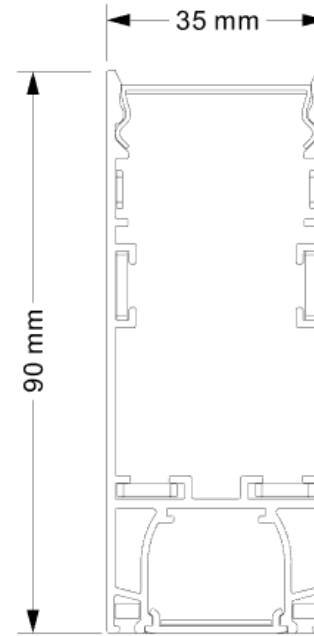

Note : Accessories of installation are included.

CH40 Series Linear Light

CH40-10-2C, UGR<19, up and down lighting

Model	CH40-10-2C
Power rating	35W
Working Vol.	220-240V
Qty of LEDs	10pcs CREE XTE 20W + 70pcs SMD2835 15W
Luminous efficiency	65lm/W @4000K
CCT	3000K / 4000K / 6000
PF	>0.9
CRI	>80
Beam angle	down: part spot 10°/ 36° / 48° up: part PMMA cover 100°
Dimension	W35*H906*L1000mm
Warranty	5 years
Packing details	10pcs/ctn, Outer carton 1160*235*220mm