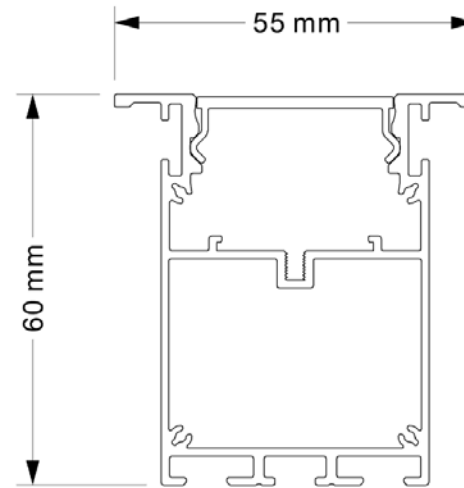

Note : Accessories of installation are included.

CF40-10-F

Model	CF40-10-F
Power rating	30W
Working Vol.	220-240V
Qty of LEDs	140pcs SMD2835
Luminous efficiency	90lm/W @4000K
CCT	3000K / 4000K / 6000
PF	>0.9
CRI	>80
Beam angle	100°
Dimension	W55.5*H60*L1025mm
Warranty	5 years
Packing details	10pcs/ctn, Outer carton 1100*455*150mm

Note : Accessories of installation are included.

CF40-12-F

Model	CF40-12-F
Power rating	40W
Working Vol.	220-240V
Qty of LEDs	196pcs SMD2835
Luminous efficiency	90lm/W @4000K
CCT	3000K / 4000K / 6000
PF	>0.9
CRI	>80
Beam angle	100°
Dimension	W55.5*H60*L1225mm
Warranty	5 years
Packing details	10pcs/ctn, Outer carton 1300*455*150mm

Note : Accessories of installation are included.

CF40-15-F

Model	CF40-15-F
Power rating	50W
Working Vol.	220-240V
Qty of LEDs	224pcs SMD2835
Luminous efficiency	90lm/W @4000K
CCT	3000K / 4000K / 6000
PF	>0.9
CRI	>80
Beam angle	100°
Dimension	W55.5*H60*L1525mm
Warranty	5 years
Packing details	8pcs/ctn, Outer carton 1600*365*150mm