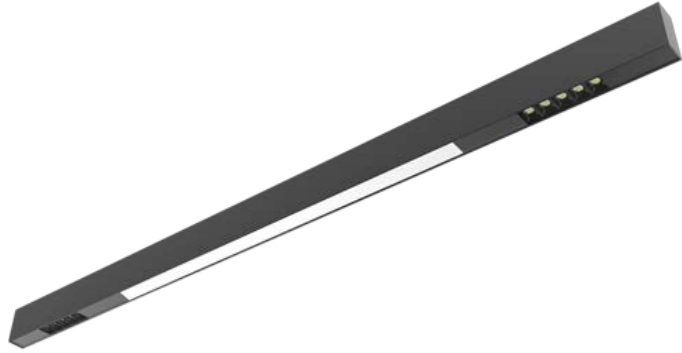

CR40-10-2F UGR<19