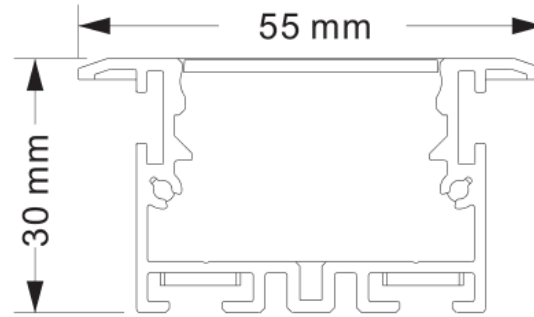

Note : Accessories of installation are included.

CK40-15 UGR<19

Model	CK40-15
Power rating	30W
Working Vol.	220-240V
Qty of LEDs	15pcs CREE XTE(1-5W)
Luminous efficiency	65lm/W @4000K
CCT	3000K / 4000K / 6000
PF	>0.9
CRI	>80
Lens degree	10° /36° /48°
Dimension	W55.5*H30*L295mm
Warranty	5 years
Packing details	20pcs/ctn, Outer carton 540*335*225mm

Note : Accessories of installation are included.

CK40-10-F

Model	CK40-10-F
Power rating	30W
Working Vol.	220-240V
Qty of LEDs	140pcs SMD2835
Luminous efficiency	90lm/W @4000K
CCT	3000K / 4000K / 6000
PF	>0.9
CRI	>80
Beam angle	100°
Dimension	W55.5*H30*L1025mm
Warranty	5 years
Packing details	10pcs/ctn, Outer carton 1120*335*105mm