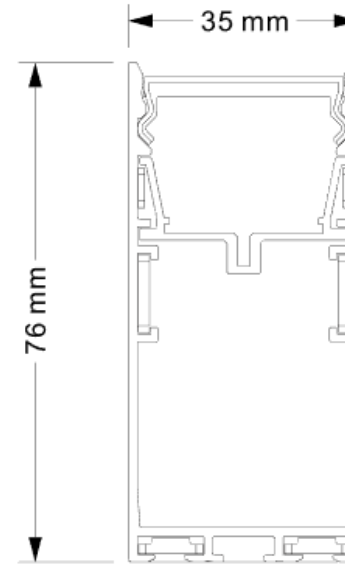

CR40-15-2F UGR<19

Model	CR40-15-2F
Power rating	50W
Working Vol.	220-240V
Qty of LEDs	10pcs CREE XTE 20W + 112pcs SMD2835 30W
Luminous efficiency	65lm/W @4000K
CCT	3000K / 4000K / 6000
PF	>0.9
CRI	>80
Beam angle	Part spot: 10° / 36° / 48° Part PMMA cover: 100°
Dimension	W35*H75.6*L1500mm
Warranty	5 years
Packing details	8pcs/ctn, Outer carton 1670*355*110mm

Note: Accessories of installation are included.