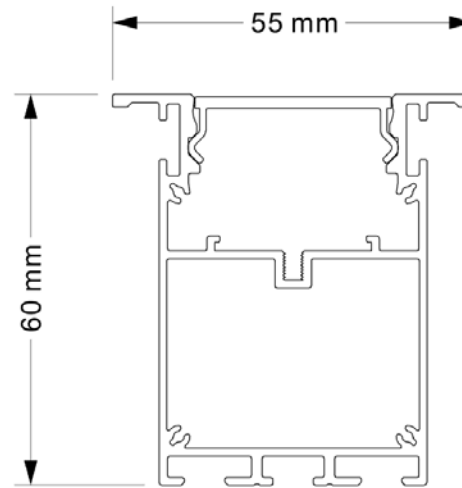

CF40 Series Linear Light

CF40-02 UGR<19

Model	CF40-02
Power rating	4W
Working Vol.	220-240V
Qty of LEDs	2pcs CREE XTE(1-5W)
Luminous efficiency	65lm/W @4000K
CCT	3000K / 4000K / 6000
PF	>0.5
CRI	>80
Lens degree	10° /36° /48°
Dimension	W55.5*H60*L83mm
Warranty	5 years
Packing details	60pcs/ctn, Outer carton 595*285*380mm

Note : Accessories of installation are included.

CF40-03 UGR<19

Model	CF40-03
Power rating	6W
Working Vol.	220-240V
Qty of LEDs	3pcs CREE XTE(1-5W)
Luminous efficiency	65lm/W @4000K
CCT	3000K / 4000K / 6000
PF	>0.5
CRI	>80
Lens degree	10° /36° /48°
Dimension	W55.5*H60*L108.5mm
Warranty	5 years
Packing details	60pcs/ctn, Outer carton 595*340*380mm

Note : Accessories of installation are included.

CF40-05 UGR<19

Model	CF40-05
Power rating	10W
Working Vol.	220-240V
Qty of LEDs	5pcs CREE XTE(1-5W)
Luminous efficiency	65lm/W @4000K
CCT	3000K / 4000K / 6000
PF	>0.5
CRI	>80
Lens degree	10° /36° /48°
Dimension	W55.5*H60*L162mm
Warranty	5 years
Packing details	60pcs/ctn, Outer carton 595*452*380mm

Note : Accessories of installation are included.

CF40-10-F

Model	CF40-10-F
Power rating	30W
Working Vol.	220-240V
Qty of LEDs	140pcs SMD2835
Luminous efficiency	90lm/W @4000K
CCT	3000K / 4000K / 6000
PF	>0.9
CRI	>80
Beam angle	100°
Dimension	W55.5*H60*L1025mm
Warranty	5 years
Packing details	10pcs/ctn, Outer carton 1100*455*150mm