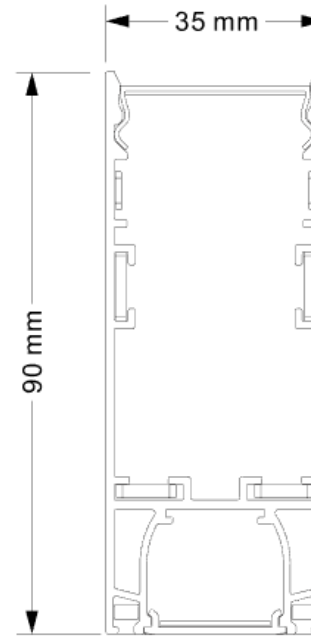

Note: Accessories of installation are included.

CH40-10-F, up and down lighting

Model	CH40-10-F
Power rating	45W
Working Vol.	220-240V
Qty of LEDs	up: 70pcs SMD 2835 15W + down: 140pcs SMD2835 30W
Luminous efficiency	up: 65lm/W, down: 90lm/W @4000K
CCT	3000K / 4000K / 6000
PF	>0.9
CRI	>80
Beam angle	100°
Dimension	W35*H906*L1000mm
Warranty	5 years
Packing details	10pcs/ctn, Outer carton 1160*235*220mm

Note: Accessories of installation are included.

CH40-12-F, up and down lighting

Model	CH40-12-F
Power rating	55W
Working Vol.	220-240V
Qty of LEDs	up: 84pcs SMD 2835 15W + down: 196pcs SMD2835 30W
Luminous efficiency	up: 65lm/W, down: 90lm/W @4000K
CCT	3000K / 4000K / 6000
PF	>0.9
CRI	>80
Beam angle	100°
Dimension	W35*H906*L1200mm
Warranty	5 years
Packing details	10pcs/ctn, Outer carton 1360*235*220mm