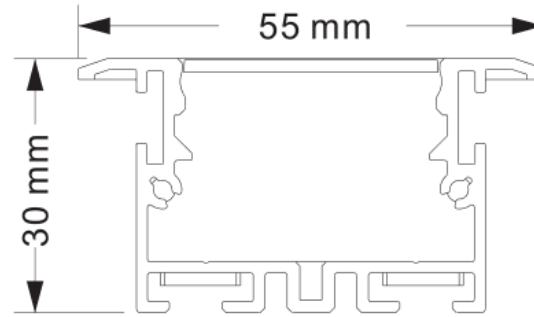

CK40-12-F

Model	CK40-12-F
Power rating	40W
Working Vol.	220-240V
Qty of LEDs	196pcs SMD2835
Luminous efficiency	90lm/W @4000K
CCT	3000K / 4000K / 6000
PF	>0.9
CRI	>80
Beam angle	100°
Dimension	W55.5*H30*L1225mm
Warranty	5 years
Packing details	10pcs/ctn, Outer carton 1320*335*105mm