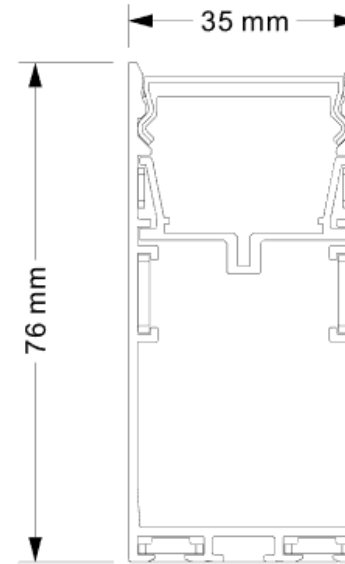

CR40-12-1F UGR<19