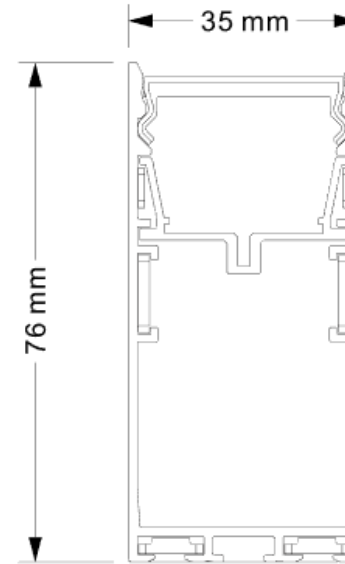

Note: Accessories of installation are included.

CR40-12-1F UGR<19

Model	CR40-12-1F
Power rating	40W
Working Vol.	220-240V
Qty of LEDs	5pcs CREE XTE 10W+ 140pcs SMD2835 30W
Luminous efficiency	65lm/W @4000K
CCT	3000K / 4000K / 6000
PF	Part spot: PF>0.5 / Part PMMA cover: PF>0.9
CRI	>80
Beam angle	Part spot: 10° / 36° / 48° Part PMMA cover: 100°
Dimension	W35*H75.6*L1200mm
Warranty	5 years
Packing details	10pcs/ctn, Outer carton 1370*230*192mm

Note: Accessories of installation are included.

CR40-15-1F UGR<19

Model	CR40-15-1F
Power rating	50W
Working Vol.	220-240V
Qty of LEDs	5pcs CREE XTE 10W+ 196pcs SMD2835 20W
Luminous efficiency	65lm/W @4000K
CCT	3000K / 4000K / 6000
PF	Part spot: PF>0.5 / Part PMMA cover: PF>0.9
CRI	>80
Beam angle	Part spot: 10° / 36° / 48° Part PMMA cover: 100°
Dimension	W35*H75.6*L1500mm
Warranty	5 years
Packing details	8pcs/ctn, Outer carton 1670*355*110mm

Note: Accessories of installation are included.

CR40-10-2C UGR<19

Model	CR40-10-2C
Power rating	20W
Working Vol.	220-240V
Qty of LEDs	10pcs CREE XTE
Luminous efficiency	65lm/W @4000K
CCT	3000K / 4000K / 6000
PF	>0.9
CRI	>80
Beam angle	10° / 36° / 48°
Dimension	W35*H75.6*L1000mm
Warranty	5 years
Packing details	10pcs/ctn, Outer carton 1170*230*192mm