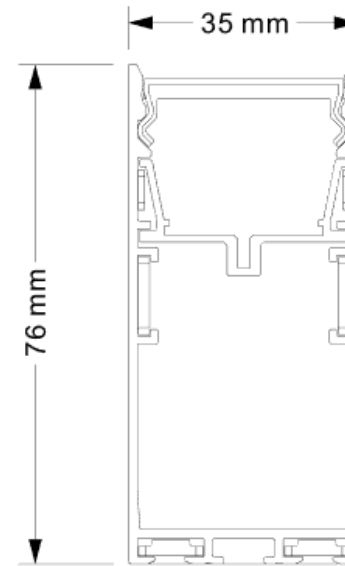

Note: Accessories of installation are included.

CR40-12-2F UGR<19

Model	CR40-12-2F
Power rating	40W
Working Vol.	220-240V
Qty of LEDs	10pcs CREE XTE 20W + 98pcs SMD2835 20W
Luminous efficiency	90lm/W @4000K
CCT	3000K / 4000K / 6000
PF	>0.9
CRI	>80
Beam angle	Part spot: 10° / 36° / 48° Part PMMA cover: 100°
Dimension	W35*H75.6*L1200mm
Warranty	5 years
Packing details	10pcs/ctn, Outer carton 1370*230*192mm

Note: Accessories of installation are included.

CR40-15-2F UGR<19

Model	CR40-15-2F
Power rating	50W
Working Vol.	220-240V
Qty of LEDs	10pcs CREE XTE 20W + 112pcs SMD2835 30W
Luminous efficiency	65lm/W @4000K
CCT	3000K / 4000K / 6000
PF	>0.9
CRI	>80
Beam angle	Part spot: 10° / 36° / 48° Part PMMA cover: 100°
Dimension	W35*H75.6*L1500mm
Warranty	5 years
Packing details	8pcs/ctn, Outer carton 1670*355*110mm

Note: Accessories of installation are included.

CR40-10-1F UGR<19

Model	CR40-10-1F
Power rating	30W
Working Vol.	220-240V
Qty of LEDs	5pcs CREE XTE 10W+ 98pcs SMD2835 20W
Luminous efficiency	65lm/W @4000K
CCT	3000K / 4000K / 6000
PF	Part spot: PF>0.5 / Part PMMA cover: PF>0.9
CRI	>80
Beam angle	Part spot: 10° / 36° / 48° Part PMMA cover: 100°
Dimension	W35*H75.6*L1000mm
Warranty	5 years
Packing details	10pcs/ctn, Outer carton 1170*230*192mm