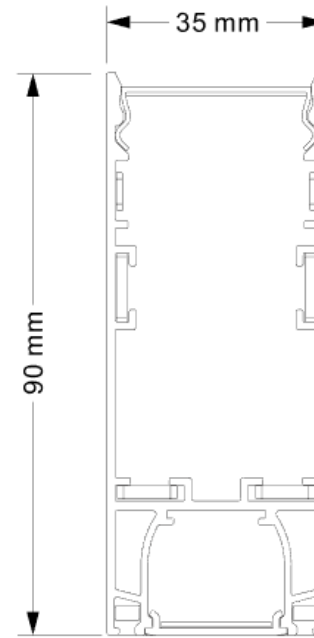

Note: Accessories of installation are included.

CH40-15-4C, UGR<19, up and down lighting

Model	CH40-15-4C
Power rating	55W
Working Vol.	220-240V
Qty of LEDs	20pcs CREE XTE 40W + 98pcs SMD2835 15W
Luminous efficiency	65lm/W @4000K
CCT	3000K / 4000K / 6000
PF	>0.9
CRI	>80
Beam angle	down: part spot 10°/ 36° / 48° up: part PMMA cover 100°
Dimension	W35*H906*L1500mm
Warranty	5 years
Packing details	8pcs/ctn, Outer carton 1660*310*110mm

Note: Accessories of installation are included.

CH40-10-F, up and down lighting

Model	CH40-10-F
Power rating	45W
Working Vol.	220-240V
Qty of LEDs	up: 70pcs SMD 2835 15W + down: 140pcs SMD2835 30W
Luminous efficiency	up: 65lm/W, down: 90lm/W @4000K
CCT	3000K / 4000K / 6000
PF	>0.9
CRI	>80
Beam angle	100°
Dimension	W35*H906*L1000mm
Warranty	5 years
Packing details	10pcs/ctn, Outer carton 1160*235*220mm