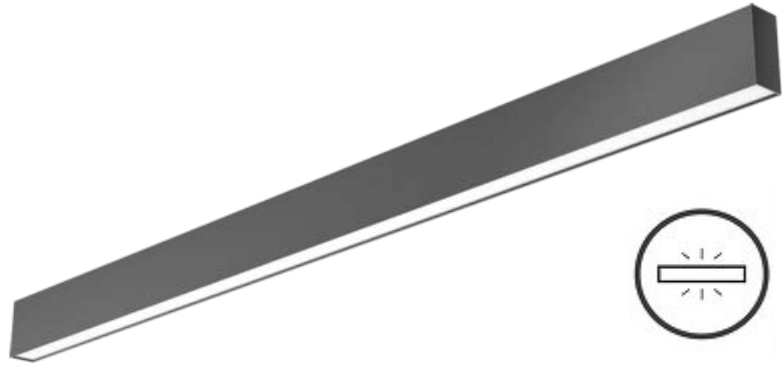

CH40-12-F, up and down lighting