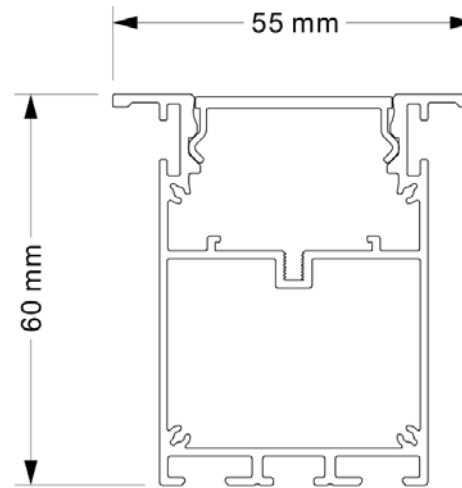

Note : Accessories of installation are included.

CF40-10-F

Model	CF40-10-F
Power rating	30W
Working Vol.	220-240V
Qty of LEDs	140pcs SMD2835
Luminous efficiency	90lm/W @4000K
CCT	3000K / 4000K / 6000
PF	>0.9
CRI	>80
Beam angle	100°
Dimension	W55.5*H60*L1025mm
Warranty	5 years
Packing details	10pcs/ctn, Outer carton 1100*455*150mm

Note : Accessories of installation are included.

CF40-12-3C UGR<19

Model	CF40-12-3C
Power rating	30W
Working Vol.	220-240V
Qty of LEDs	15pcs CREE XTE(1-5W)
Luminous efficiency	65lm/W @4000K
CCT	3000K / 4000K / 6000
PF	>0.9
CRI	>80
Beam angle	10° / 36° / 48°
Dimension	W55.5*H60*L1225mm
Warranty	5 years
Packing details	10pcs/ctn, Outer carton 1300*455*150mm

Note : Accessories of installation are included.

CF40-15-4C UGR<19

Model	CF40-15-4C
Power rating	40W
Working Vol.	220-240V
Qty of LEDs	20pcs CREE XTE(1-5W)
Luminous efficiency	65lm/W @4000K
CCT	3000K / 4000K / 6000
PF	>0.9
CRI	>80
Beam angle	10° / 36° / 48°
Dimension	W55.5*H60*L1525mm
Warranty	5 years
Packing details	8pcs/ctn, Outer carton 1600*365*150mm

Note : Accessories of installation are included.

CH40 Series Linear Light

CH40-10-2C, UGR<19, up and down lighting

Model	CH40-10-2C
Power rating	35W
Working Vol.	220-240V
Qty of LEDs	10pcs CREE XTE 20W + 70pcs SMD2835 15W
Luminous efficiency	65lm/W @4000K
CCT	3000K / 4000K / 6000
PF	>0.9
CRI	>80
Beam angle	down: part spot 10°/ 36° / 48° up: part PMMA cover 100°
Dimension	W35*H906*L1000mm
Warranty	5 years
Packing details	10pcs/ctn, Outer carton 1160*235*220mm