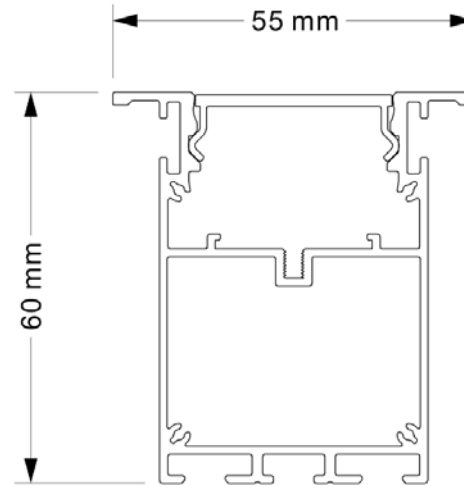

CF40-10-2C UGR<19

Model	CF40-10-2C
Power rating	20W
Working Vol.	220-240V
Qty of LEDs	10pcs CREE XTE(1-5W)
Luminous efficiency	65lm/W @4000K
CCT	3000K / 4000K / 6000
PF	>0.9
CRI	>80
Beam angle	10° / 36° / 48°
Dimension	W55.5*H60*L1025mm
Warranty	5 years
Packing details	10pcs/ctn, Outer carton 1100*455*150mm

Note : Accessories of installation are included.