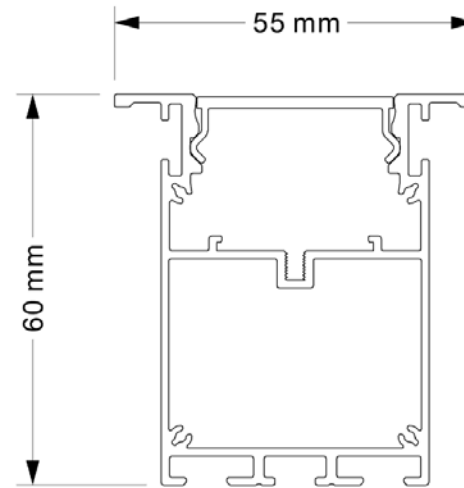

Note : Accessories of installation are included.

CF40-10 UGR<19

Model	CF40-10
Power rating	20W
Working Vol.	220-240V
Qty of LEDs	10pcs CREE XTE(1-5W)
Luminous efficiency	65lm/W @4000K
CCT	3000K / 4000K / 6000
PF	>0.9
CRI	>80
Lens degree	10° /36° /48°
Dimension	W55.5*H60*L428mm
Warranty	5 years
Packing details	20pcs/ctn, Outer carton 595*380*305mm

Note : Accessories of installation are included.

CF40-15 UGR<19

Model	CF40-15
Power rating	30W
Working Vol.	220-240V
Qty of LEDs	15pcs CREE XTE(1-5W)
Luminous efficiency	65lm/W @4000K
CCT	3000K / 4000K / 6000
PF	>0.9
CRI	>80
Lens degree	10° /36° /48°
Dimension	W55.5*H60*L295mm
Warranty	5 years
Packing details	20pcs/ctn, Outer carton 540*335*305mm

Note : Accessories of installation are included.

CF40-10-F

Model	CF40-10-F
Power rating	30W
Working Vol.	220-240V
Qty of LEDs	140pcs SMD2835
Luminous efficiency	90lm/W @4000K
CCT	3000K / 4000K / 6000
PF	>0.9
CRI	>80
Beam angle	100°
Dimension	W55.5*H60*L1025mm
Warranty	5 years
Packing details	10pcs/ctn, Outer carton 1100*455*150mm

Note : Accessories of installation are included.

CF40-12-F

Model	CF40-12-F
Power rating	40W
Working Vol.	220-240V
Qty of LEDs	196pcs SMD2835
Luminous efficiency	90lm/W @4000K
CCT	3000K / 4000K / 6000
PF	>0.9
CRI	>80
Beam angle	100°
Dimension	W55.5*H60*L1225mm
Warranty	5 years
Packing details	10pcs/ctn, Outer carton 1300*455*150mm