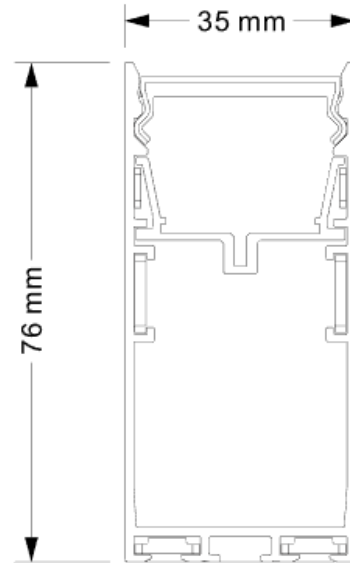

Note : Accessories of installation are included.

CK40-12-F

Model	CK40-12-F
Power rating	40W
Working Vol.	220-240V
Qty of LEDs	196pcs SMD2835
Luminous efficiency	90lm/W @4000K
CCT	3000K / 4000K / 6000
PF	>0.9
CRI	>80
Beam angle	100°
Dimension	W55.5*H30*L1225mm
Warranty	5 years
Packing details	10pcs/ctn, Outer carton 1320*335*105mm

Note : Accessories of installation are included.

CK40-15-F

Model	CK40-15-F
Power rating	50W
Working Vol.	220-240V
Qty of LEDs	224pcs SMD2835
Luminous efficiency	90lm/W @4000K
CCT	3000K / 4000K / 6000
PF	>0.9
CRI	>80
Beam angle	100°
Dimension	W55.5*H30*L1525mm
Warranty	5 years
Packing details	8pcs/ctn, Outer carton 1620*290*105mm

Note : Accessories of installation are included.

CR40 Series Linear Light

CR40-10-F

Model	CR40-10-F
Power rating	30W
Working Vol.	220-240V
Qty of LEDs	140pcs SMD2835
Luminous efficiency	90lm/W @4000K
CCT	3000K / 4000K / 6000
PF	>0.9
CRI	>80
Beam angle	100°
Dimension	W35*H75.6*L1000mm
Warranty	5 years
Packing details	10pcs/ctn, Outer carton 1170*230*192mm

Note: Accessories of installation are included.

CR40-12-F

Model	CR40-12-F
Power rating	40W
Working Vol.	220-240V
Qty of LEDs	196pcs SMD2835
Luminous efficiency	90lm/W @4000K
CCT	3000K / 4000K / 6000
PF	>0.9
CRI	>80
Beam angle	100°
Dimension	W35*H75.6*L1200mm
Warranty	5 years
Packing details	10pcs/ctn, Outer carton 1370*230*192mm