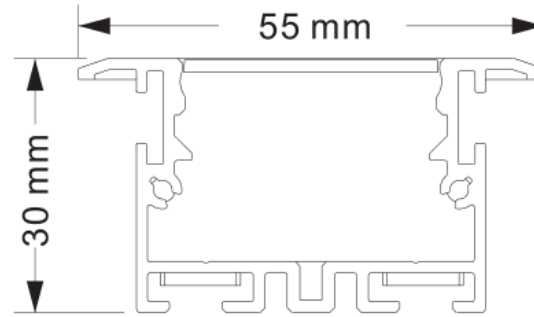

Note : Accessories of installation are included.

CK40-10-F

Model	CK40-10-F
Power rating	30W
Working Vol.	220-240V
Qty of LEDs	140pcs SMD2835
Luminous efficiency	90lm/W @4000K
CCT	3000K / 4000K / 6000
PF	>0.9
CRI	>80
Beam angle	100°
Dimension	W55.5*H30*L1025mm
Warranty	5 years
Packing details	10pcs/ctn, Outer carton 1120*335*105mm

Note : Accessories of installation are included.

CK40-12-F

Model	CK40-12-F
Power rating	40W
Working Vol.	220-240V
Qty of LEDs	196pcs SMD2835
Luminous efficiency	90lm/W @4000K
CCT	3000K / 4000K / 6000
PF	>0.9
CRI	>80
Beam angle	100°
Dimension	W55.5*H30*L1225mm
Warranty	5 years
Packing details	10pcs/ctn, Outer carton 1320*335*105mm

Note : Accessories of installation are included.

CK40-15-F

Model	CK40-15-F
Power rating	50W
Working Vol.	220-240V
Qty of LEDs	224pcs SMD2835
Luminous efficiency	90lm/W @4000K
CCT	3000K / 4000K / 6000
PF	>0.9
CRI	>80
Beam angle	100°
Dimension	W55.5*H30*L1525mm
Warranty	5 years
Packing details	8pcs/ctn, Outer carton 1620*290*105mm