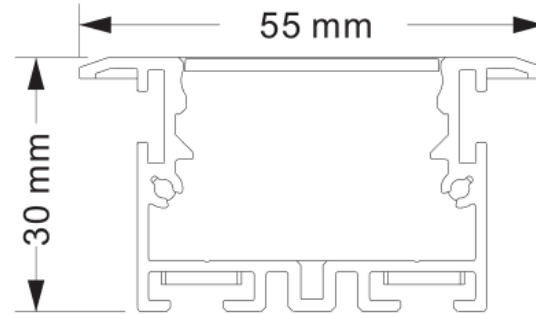

Note : Accessories of installation are included.

CK40-03 UGR<19

Model	CK40-03
Power rating	6W
Working Vol.	220-240V
Qty of LEDs	3pcs CREE XTE(1-5W)
Luminous efficiency	65lm/W @4000K
CCT	3000K / 4000K / 6000
PF	>0.5
CRI	>80
Lens degree	10° /36° /48°
Dimension	W55.5*H30*L108.5mm
Warranty	5 years
Packing details	75pcs/ctn, Outer carton 595*340*395mm

Note : Accessories of installation are included.

CK40-05 UGR<19

Model	CK40-05
Power rating	10W
Working Vol.	220-240V
Qty of LEDs	5pcs CREE XTE(1-5W)
Luminous efficiency	65lm/W @4000K
CCT	3000K / 4000K / 6000
PF	>0.5
CRI	>80
Lens degree	10° /36° /48°
Dimension	W55.5*H30*L162mm
Warranty	5 years
Packing details	60pcs/ctn, Outer carton 595*452*305mm