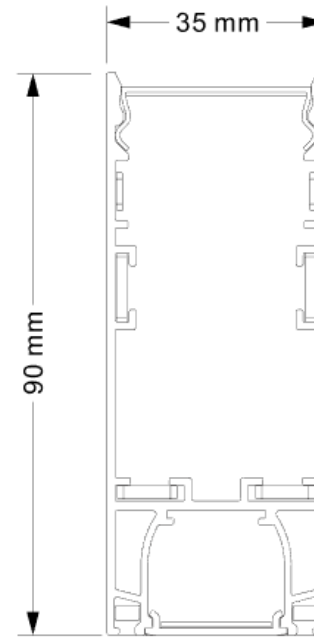

Note: Accessories of installation are included.

CH40-12-3C, UGR<19, up and down lighting

Model	CH40-12-3C
Power rating	45W
Working Vol.	220-240V
Qty of LEDs	15pcs CREE XTE 30W + 84pcs SMD2835 15W
Luminous efficiency	65lm/W @4000K
CCT	3000K / 4000K / 6000
PF	>0.9
CRI	>80
Beam angle	down: part spot 10°/ 36° / 48° up: part PMMA cover 100°
Dimension	W35*H906*L1200mm
Warranty	5 years
Packing details	10pcs/ctn, Outer carton 1360*235*220mm