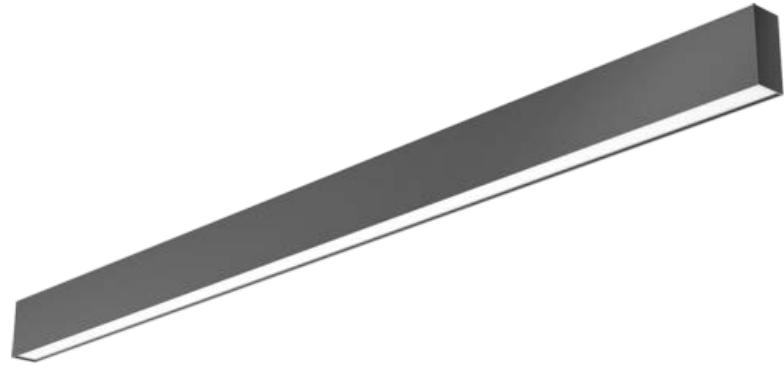

CR40-10-F

Model	CR40-10-F
Power rating	30W
Working Vol.	220-240V
Qty of LEDs	140pcs SMD2835
Luminous efficiency	90lm/W @4000K
CCT	3000K / 4000K / 6000
PF	>0.9
CRI	>80
Beam angle	100°
Dimension	W35*H75.6*L1000mm
Warranty	5 years
Packing details	10pcs/ctn, Outer carton 1170*230*192mm

Note: Accessories of installation are included.