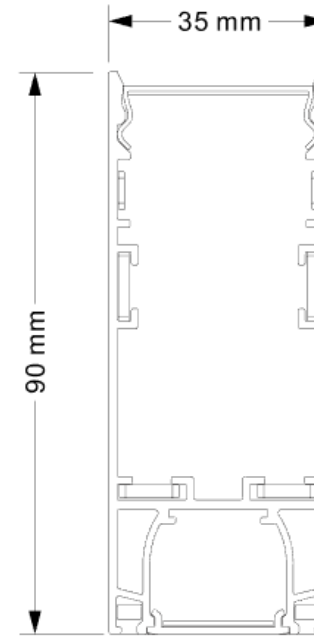

Note: Accessories of installation are included.

CH40-10-F, up and down lighting

Model	CH40-10-F
Power rating	45W
Working Vol.	220-240V
Qty of LEDs	up: 70pcs SMD 2835 15W + down: 140pcs SMD2835 30W
Luminous efficiency	up: 65lm/W, down: 90lm/W @4000K
CCT	3000K / 4000K / 6000
PF	>0.9
CRI	>80
Beam angle	100°
Dimension	W35*H906*L1000mm
Warranty	5 years
Packing details	10pcs/ctn, Outer carton 1160*235*220mm

Note: Accessories of installation are included.

CH40-12-F, up and down lighting

Model	CH40-12-F
Power rating	55W
Working Vol.	220-240V
Qty of LEDs	up: 84pcs SMD 2835 15W + down: 196pcs SMD2835 30W
Luminous efficiency	up: 65lm/W, down: 90lm/W @4000K
CCT	3000K / 4000K / 6000
PF	>0.9
CRI	>80
Beam angle	100°
Dimension	W35*H906*L1200mm
Warranty	5 years
Packing details	10pcs/ctn, Outer carton 1360*235*220mm

Note: Accessories of installation are included.

CH40-15-F, up and down lighting

Model	CH40-15-F
Power rating	45W
Working Vol.	220-240V
Qty of LEDs	up: 98pcs SMD 2835 15W + down: 224pcs SMD2835 30W
Luminous efficiency	up: 65lm/W, down: 90lm/W @4000K
CCT	3000K / 4000K / 6000
PF	>0.9
CRI	>80
Beam angle	100°
Dimension	W35*H906*L1500mm
Warranty	5 years
Packing details	8pcs/ctn, Outer carton 1660*310*110mm