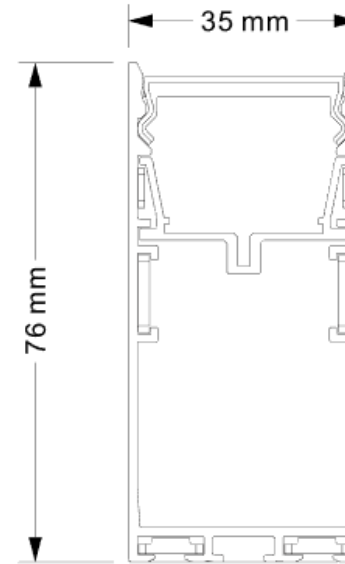

CR40-12-2F UGR<19

Model	CR40-12-2F
Power rating	40W
Working Vol.	220-240V
Qty of LEDs	10pcs CREE XTE 20W + 98pcs SMD2835 20W
Luminous efficiency	90lm/W @4000K
CCT	3000K / 4000K / 6000
PF	>0.9
CRI	>80
Beam angle	Part spot: 10° / 36° / 48° Part PMMA cover: 100°
Dimension	W35*H75.6*L1200mm
Warranty	5 years
Packing details	10pcs/ctn, Outer carton 1370*230*192mm

Note: Accessories of installation are included.