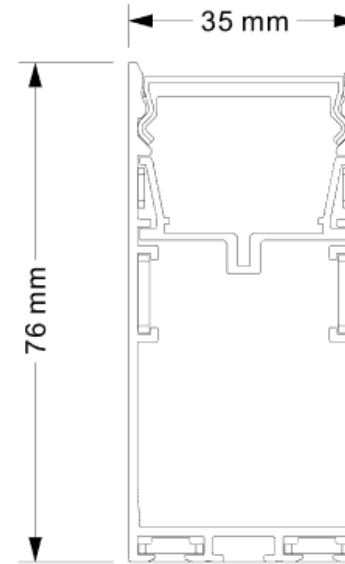

CR40-15-1F UGR<19