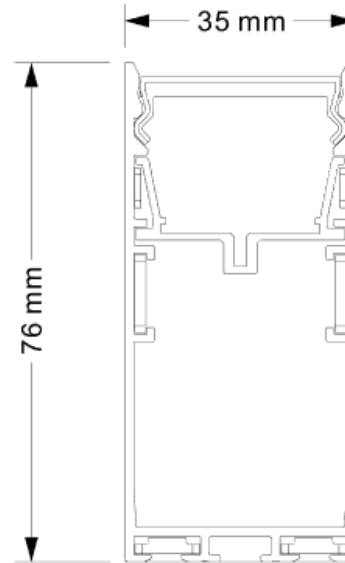

Note : Accessories of installation are included.

CK40-15-F

Model	CK40-15-F
Power rating	50W
Working Vol.	220-240V
Qty of LEDs	224pcs SMD2835
Luminous efficiency	90lm/W @4000K
CCT	3000K / 4000K / 6000
PF	>0.9
CRI	>80
Beam angle	100°
Dimension	W55.5*H30*L1525mm
Warranty	5 years
Packing details	8pcs/ctn, Outer carton 1620*290*105mm

Note : Accessories of installation are included.

CR40 Series Linear Light

CR40-10-F

Model	CR40-10-F
Power rating	30W
Working Vol.	220-240V
Qty of LEDs	140pcs SMD2835
Luminous efficiency	90lm/W @4000K
CCT	3000K / 4000K / 6000
PF	>0.9
CRI	>80
Beam angle	100°
Dimension	W35*H75.6*L1000mm
Warranty	5 years
Packing details	10pcs/ctn, Outer carton 1170*230*192mm

Note: Accessories of installation are included.

CR40-12-F

Model	CR40-12-F
Power rating	40W
Working Vol.	220-240V
Qty of LEDs	196pcs SMD2835
Luminous efficiency	90lm/W @4000K
CCT	3000K / 4000K / 6000
PF	>0.9
CRI	>80
Beam angle	100°
Dimension	W35*H75.6*L1200mm
Warranty	5 years
Packing details	10pcs/ctn, Outer carton 1370*230*192mm

Note: Accessories of installation are included.

CR40-15-F

Model	CR40-15-F
Power rating	50W
Working Vol.	220-240V
Qty of LEDs	224pcs SMD2835
Luminous efficiency	90lm/W @4000K
CCT	3000K / 4000K / 6000
PF	>0.9
CRI	>80
Beam angle	100°
Dimension	W35*H75.6*L1500mm
Warranty	5 years
Packing details	8pcs/ctn, Outer carton 1670*355*110mm