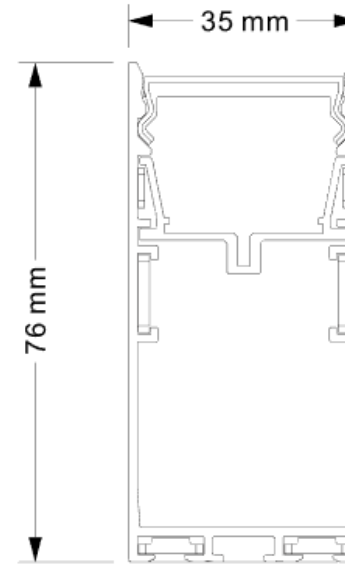

CR40-10-2F UGR<19