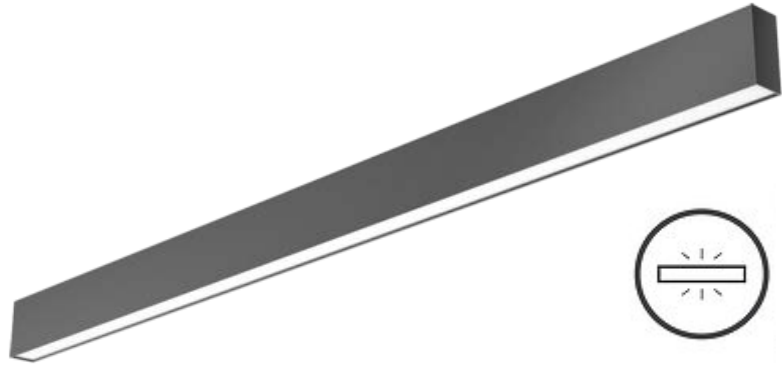

CH40-15-F, up and down lighting