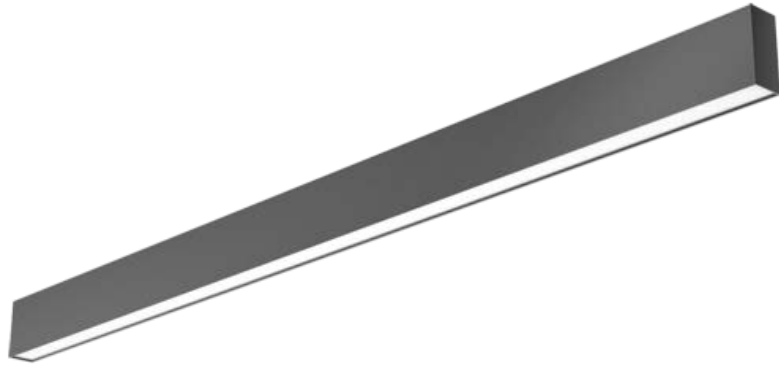

CR40-12-F

Model	CR40-12-F
Power rating	40W
Working Vol.	220-240V
Qty of LEDs	196pcs SMD2835
Luminous efficiency	90lm/W @4000K
CCT	3000K / 4000K / 6000
PF	>0.9
CRI	>80
Beam angle	100°
Dimension	W35*H75.6*L1200mm
Warranty	5 years
Packing details	10pcs/ctn, Outer carton 1370*230*192mm

Note: Accessories of installation are included.