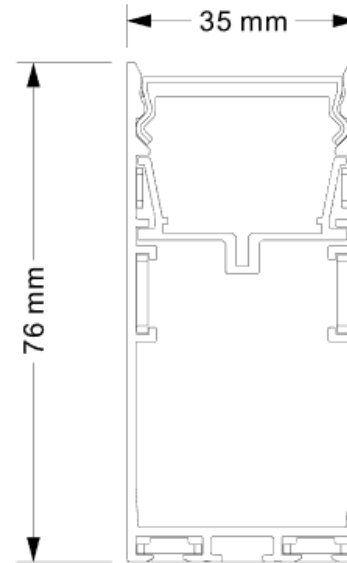

CR40-15-F

Model	CR40-15-F
Power rating	50W
Working Vol.	220-240V
Qty of LEDs	224pcs SMD2835
Luminous efficiency	90lm/W @4000K
CCT	3000K / 4000K / 6000
PF	>0.9
CRI	>80
Beam angle	100°
Dimension	W35*H75.6*L1500mm
Warranty	5 years
Packing details	8pcs/ctn, Outer carton 1670*355*110mm

Note: Accessories of installation are included.