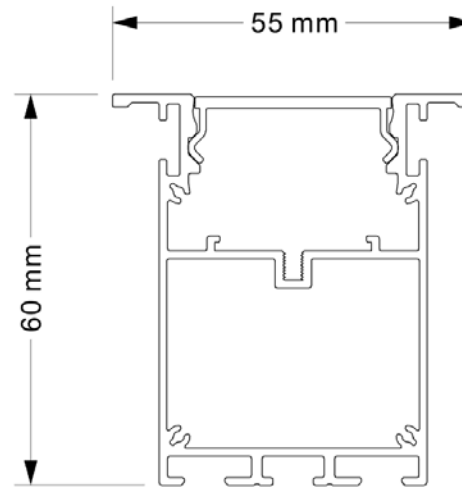

Note : Accessories of installation are included.

CF40-05 UGR<19

Model	CF40-05
Power rating	10W
Working Vol.	220-240V
Qty of LEDs	5pcs CREE XTE(1-5W)
Luminous efficiency	65lm/W @4000K
CCT	3000K / 4000K / 6000
PF	>0.5
CRI	>80
Lens degree	10° /36° /48°
Dimension	W55.5*H60*L162mm
Warranty	5 years
Packing details	60pcs/ctn, Outer carton 595*452*380mm

Note : Accessories of installation are included.

CF40-10 UGR<19

Model	CF40-10
Power rating	20W
Working Vol.	220-240V
Qty of LEDs	10pcs CREE XTE(1-5W)
Luminous efficiency	65lm/W @4000K
CCT	3000K / 4000K / 6000
PF	>0.9
CRI	>80
Lens degree	10° /36° /48°
Dimension	W55.5*H60*L428mm
Warranty	5 years
Packing details	20pcs/ctn, Outer carton 595*380*305mm

Note : Accessories of installation are included.

CF40-10-F

Model	CF40-10-F
Power rating	30W
Working Vol.	220-240V
Qty of LEDs	140pcs SMD2835
Luminous efficiency	90lm/W @4000K
CCT	3000K / 4000K / 6000
PF	>0.9
CRI	>80
Beam angle	100°
Dimension	W55.5*H60*L1025mm
Warranty	5 years
Packing details	10pcs/ctn, Outer carton 1100*455*150mm