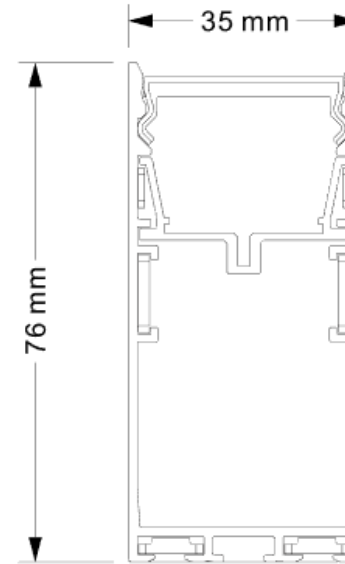

Note: Accessories of installation are included.

CR40-15-1F UGR<19

Model	CR40-15-1F
Power rating	50W
Working Vol.	220-240V
Qty of LEDs	5pcs CREE XTE 10W+ 196pcs SMD2835 20W
Luminous efficiency	65lm/W @4000K
CCT	3000K / 4000K / 6000
PF	Part spot: PF>0.5 / Part PMMA cover: PF>0.9
CRI	>80
Beam angle	Part spot: 10° / 36° / 48° Part PMMA cover: 100°
Dimension	W35*H75.6*L1500mm
Warranty	5 years
Packing details	8pcs/ctn, Outer carton 1670*355*110mm

Note: Accessories of installation are included.

CR40-10-2C UGR<19

Model	CR40-10-2C
Power rating	20W
Working Vol.	220-240V
Qty of LEDs	10pcs CREE XTE
Luminous efficiency	65lm/W @4000K
CCT	3000K / 4000K / 6000
PF	>0.9
CRI	>80
Beam angle	10° / 36° / 48°
Dimension	W35*H75.6*L1000mm
Warranty	5 years
Packing details	10pcs/ctn, Outer carton 1170*230*192mm

Note: Accessories of installation are included.

CR40-12-3C UGR<19

Model	CR40-12-3C
Power rating	30W
Working Vol.	220-240V
Qty of LEDs	15pcs CREE XTE
Luminous efficiency	65lm/W @4000K
CCT	3000K / 4000K / 6000
PF	>0.9
CRI	>80
Beam angle	10° / 36° / 48°
Dimension	W35*H75.6*L1200mm
Warranty	5 years
Packing details	10pcs/ctn, Outer carton 1370*230*192mm