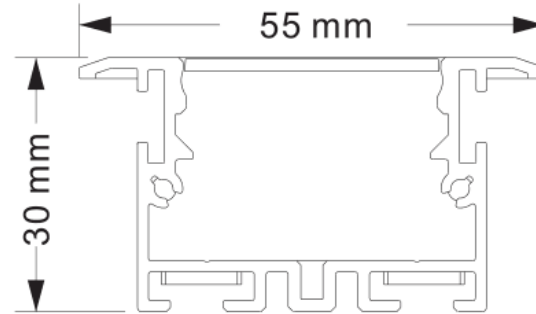

CK40-15 UGR<19

Model	CK40-15
Power rating	30W
Working Vol.	220-240V
Qty of LEDs	15pcs CREE XTE(1-5W)
Luminous efficiency	65lm/W @4000K
CCT	3000K / 4000K / 6000
PF	>0.9
CRI	>80
Lens degree	10° /36° /48°
Dimension	W55.5*H30*L295mm
Warranty	5 years
Packing details	20pcs/ctn, Outer carton 540*335*225mm

Note : Accessories of installation are included.