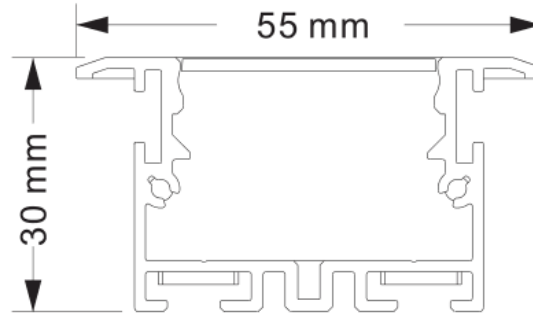

Note: Accessories of installation are included.

CK40 Series Linear Light

CK40-02 UGR<19

Model	CK40-02
Power rating	4W
Working Vol.	220-240V
Qty of LEDs	2pcs CREE XTE(1-5W)
Luminous efficiency	65lm/W @4000K
CCT	3000K / 4000K / 6000
PF	>0.5
CRI	>80
Lens degree	10° /36° /48°
Dimension	W55.5*H30*L83mm
Warranty	5 years
Packing details	75pcs/ctn, Outer carton 595*285*395mm