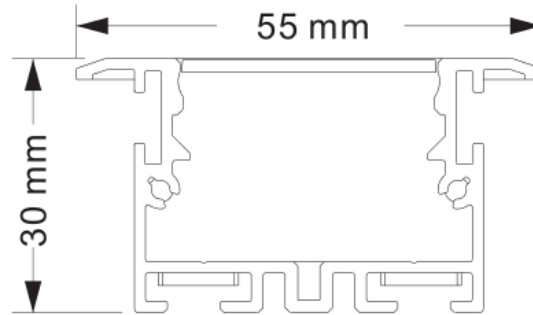

CK40-10 UGR<19

Model	CK40-10
Power rating	20W
Working Vol.	220-240V
Qty of LEDs	10pcs CREE XTE(1-5W)
Luminous efficiency	65lm/W @4000K
CCT	3000K / 4000K / 6000
PF	>0.9
CRI	>80
Lens degree	10° /36° /48°
Dimension	W55.5*H30*L428mm
Warranty	5 years
Packing details	20pcs/ctn, Outer carton 595*330*380mm

Note : Accessories of installation are included.