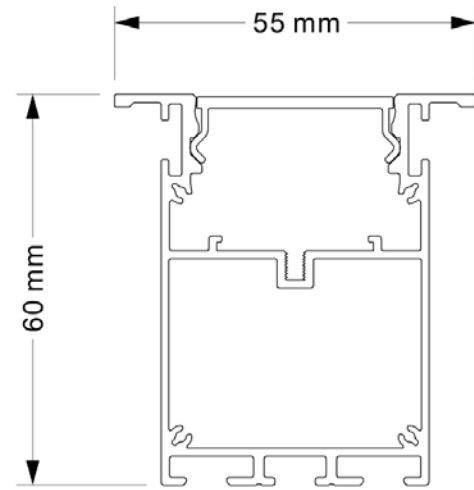

Note : Accessories of installation are included.

CF40-05 UGR<19

Model	CF40-05
Power rating	10W
Working Vol.	220-240V
Qty of LEDs	5pcs CREE XTE(1-5W)
Luminous efficiency	65lm/W @4000K
CCT	3000K / 4000K / 6000
PF	>0.5
CRI	>80
Lens degree	10° /36° /48°
Dimension	W55.5*H60*L162mm
Warranty	5 years
Packing details	60pcs/ctn, Outer carton 595*452*380mm

Note : Accessories of installation are included.

CF40-10 UGR<19

Model	CF40-10
Power rating	20W
Working Vol.	220-240V
Qty of LEDs	10pcs CREE XTE(1-5W)
Luminous efficiency	65lm/W @4000K
CCT	3000K / 4000K / 6000
PF	>0.9
CRI	>80
Lens degree	10° /36° /48°
Dimension	W55.5*H60*L428mm
Warranty	5 years
Packing details	20pcs/ctn, Outer carton 595*380*305mm

Note : Accessories of installation are included.

CF40-15 UGR<19

Model	CF40-15
Power rating	30W
Working Vol.	220-240V
Qty of LEDs	15pcs CREE XTE(1-5W)
Luminous efficiency	65lm/W @4000K
CCT	3000K / 4000K / 6000
PF	>0.9
CRI	>80
Lens degree	10° /36° /48°
Dimension	W55.5*H60*L295mm
Warranty	5 years
Packing details	20pcs/ctn, Outer carton 540*335*305mm

Note : Accessories of installation are included.

CF40-10-F

Model	CF40-10-F
Power rating	30W
Working Vol.	220-240V
Qty of LEDs	140pcs SMD2835
Luminous efficiency	90lm/W @4000K
CCT	3000K / 4000K / 6000
PF	>0.9
CRI	>80
Beam angle	100°
Dimension	W55.5*H60*L1025mm
Warranty	5 years
Packing details	10pcs/ctn, Outer carton 1100*455*150mm