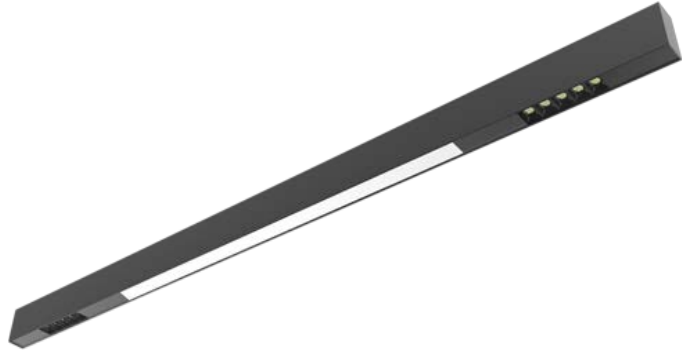

CR40-15-2F UGR<19

Model	CR40-15-2F
Power rating	50W
Working Vol.	220-240V
Qty of LEDs	10pcs CREE XTE 20W + 112pcs SMD2835 30W
Luminous efficiency	65lm/W @4000K
CCT	3000K / 4000K / 6000
PF	>0.9
CRI	>80
Beam angle	Part spot: 10° / 36° / 48° Part PMMA cover: 100°
Dimension	W35*H75.6*L1500mm
Warranty	5 years
Packing details	8pcs/ctn, Outer carton 1670*355*110mm

Note: Accessories of installation are included.