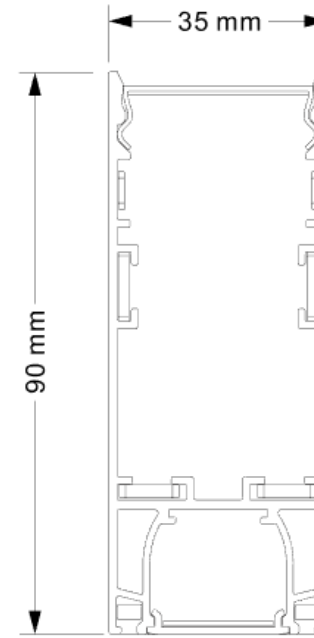

Note: Accessories of installation are included.

CH40-15-4C, UGR<19, up and down lighting

Model	CH40-15-4C
Power rating	55W
Working Vol.	220-240V
Qty of LEDs	20pcs CREE XTE 40W + 98pcs SMD2835 15W
Luminous efficiency	65lm/W @4000K
CCT	3000K / 4000K / 6000
PF	>0.9
CRI	>80
Beam angle	down: part spot 10°/ 36° / 48° up: part PMMA cover 100°
Dimension	W35*H906*L1500mm
Warranty	5 years
Packing details	8pcs/ctn, Outer carton 1660*310*110mm

Note: Accessories of installation are included.

CH40-10-F, up and down lighting

Model	CH40-10-F
Power rating	45W
Working Vol.	220-240V
Qty of LEDs	up: 70pcs SMD 2835 15W + down: 140pcs SMD2835 30W
Luminous efficiency	up: 65lm/W, down: 90lm/W @4000K
CCT	3000K / 4000K / 6000
PF	>0.9
CRI	>80
Beam angle	100°
Dimension	W35*H906*L1000mm
Warranty	5 years
Packing details	10pcs/ctn, Outer carton 1160*235*220mm