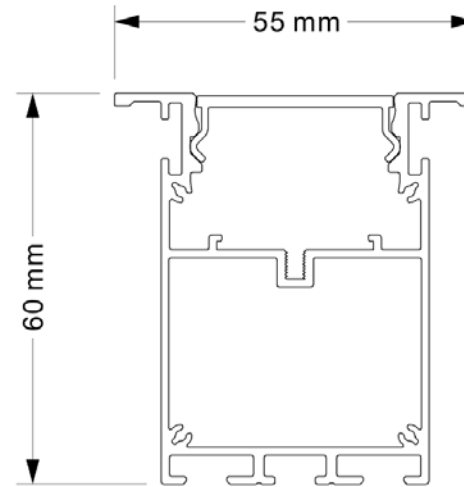

Note : Accessories of installation are included.

CF40-10-F

Model	CF40-10-F
Power rating	30W
Working Vol.	220-240V
Qty of LEDs	140pcs SMD2835
Luminous efficiency	90lm/W @4000K
CCT	3000K / 4000K / 6000
PF	>0.9
CRI	>80
Beam angle	100°
Dimension	W55.5*H60*L1025mm
Warranty	5 years
Packing details	10pcs/ctn, Outer carton 1100*455*150mm

Note : Accessories of installation are included.

CF40-12-F

Model	CF40-12-F
Power rating	40W
Working Vol.	220-240V
Qty of LEDs	196pcs SMD2835
Luminous efficiency	90lm/W @4000K
CCT	3000K / 4000K / 6000
PF	>0.9
CRI	>80
Beam angle	100°
Dimension	W55.5*H60*L1225mm
Warranty	5 years
Packing details	10pcs/ctn, Outer carton 1300*455*150mm

Note : Accessories of installation are included.

CF40-15-F

Model	CF40-15-F
Power rating	50W
Working Vol.	220-240V
Qty of LEDs	224pcs SMD2835
Luminous efficiency	90lm/W @4000K
CCT	3000K / 4000K / 6000
PF	>0.9
CRI	>80
Beam angle	100°
Dimension	W55.5*H60*L1525mm
Warranty	5 years
Packing details	8pcs/ctn, Outer carton 1600*365*150mm