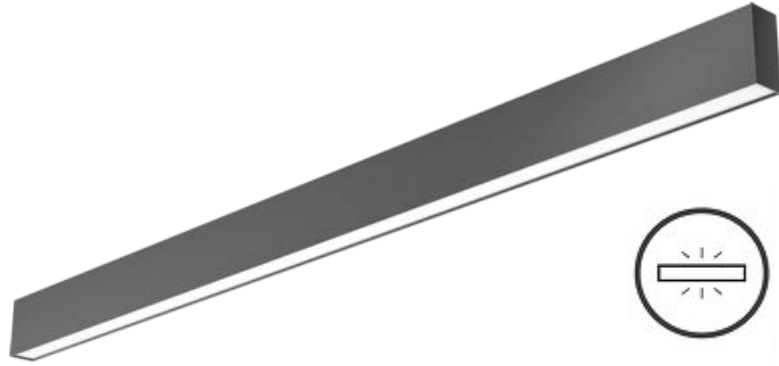

CH40-10-F, up and down lighting