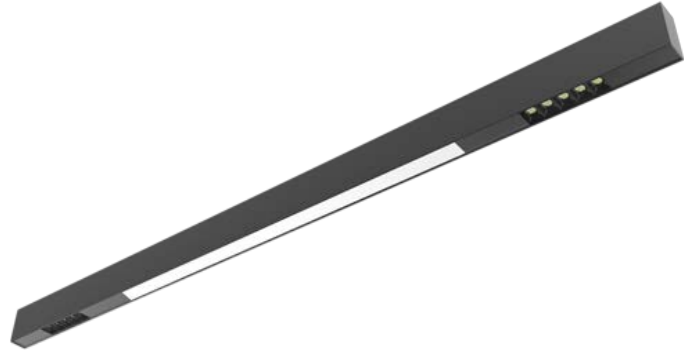

CR40-12-2F UGR<19

Model	CR40-12-2F
Power rating	40W
Working Vol.	220-240V
Qty of LEDs	10pcs CREE XTE 20W + 98pcs SMD2835 20W
Luminous efficiency	90lm/W @4000K
CCT	3000K / 4000K / 6000
PF	>0.9
CRI	>80
Beam angle	Part spot: 10° / 36° / 48° Part PMMA cover: 100°
Dimension	W35*H75.6*L1200mm
Warranty	5 years
Packing details	10pcs/ctn, Outer carton 1370*230*192mm

Note: Accessories of installation are included.