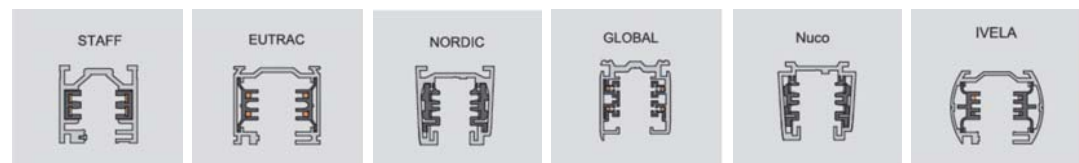

DALI/Track new product

CL LIGHTING

The lamp is compatible with the track rail system of the main 6 famous brands in EU as below

Dali Controlling Box

Hook Accessories

4 lines Dali Track Rail head

Track Rail Plug

Track Rail camera

Track Rail Indicator Lamp

Track Rail Emergency lamp

► DESCRIPTIONS

The product can be perfectly compatible with 4 wires track rail system. Our track rail system provide following supporting equipments: ① DALI control box ② 4 wires DALI track rail lead wire ③ Track rail socket ④ Rail-mounted monitor ⑤ Rail-mounted pilot light ⑥ Rail-mounted emergency lamp ⑦ Practical hanging hook(can be used for hanging various promotion Ads). to achieve a turn key solution include lighting, indicating and emergency lighting, no need to deal with the complicate wiring. All our efforts is to provide an elegant and simple solution for your ceilings via an easy ways that save your unnecessary wiring cost and maintenance cost.

Luminous Flux : 6500LM
 Wattage : 20W/30W
 CCT : 3000K, 4000K
 CRI > 80
 Beam Angle : 20° / 30° / 60° / 90°
 Input Voltage : 220-240VAC
 Total Harmonic Distortion : <20%
 Life Span : >50000Hrs(Ta=30°C@L70) Operating Temperature : -30~+45°C Storage Temperature : -40~+70°C Junction Temperature(Tj) : <70°C(Ta=30°C)