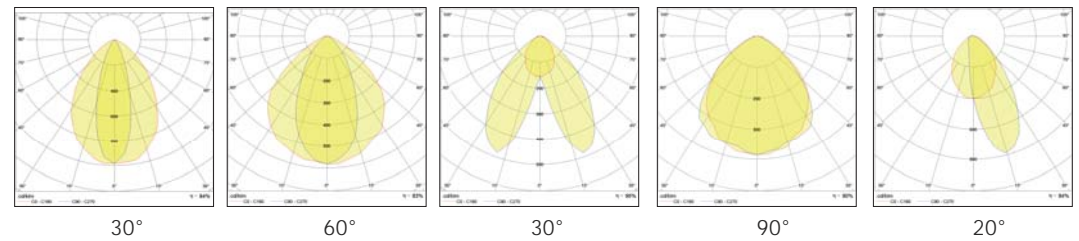

DALI/Track new product

CL LIGHTING